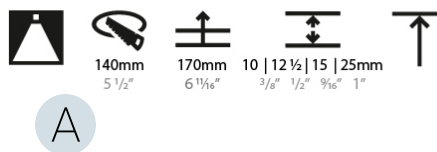

ELECTRICAL

Lamp Type: LED (Zhaga Standard)
Input Wattage (W): 13.2 / 16.5
Total Output Wattage (W): 12.1 / 14.7
Dimming: Tri-Mode (Non-Dimming and Phase Dimming (120Vac only) and 0-10V Dimming)
Driver Included: No
Driver Location: Recessed Housing
Driver Type: Constant Current - Universal
Driver Class: Class 2
Housing: See components
Input Voltage (V): 120 - 277
Constant Current (MA): 350

LED

Number of LEDs: 1
Color Temperature (°K): 2700 / 3000 / 3500 / 4000
Max. Delivered Lumen (lm): 814 / 877 / 911 / 930
Nominal Lumen (lm): 1246 / 1342 / 1396 / 1424
CRI: >90 CRI
Efficiency (%): 90.5
Lamp Life (hrs): 50000
Upon Request: RGB-W Tunable White Special Color Temperature Special LED

OPTICAL

Reflector°: 10
Optic°: Lens Pack - No Lens / Linear Spread Lens / Honeycomb / Spread Lens
Upon Request: Special Beam Angles

RATINGS AND CERTIFICATIONS

382, F 416-247-9319, www.zaneen.com
Certified and Compliant for North American Standards at the end of the existing Model #. For assistance on 'custom' specifications, contact zteam@zaneen.com.
In a constant effort to supply the best product, we reserve the right to change specifications or materials without notice. The most recent specification sheets are found at zaneen.com
IP rating: IP20