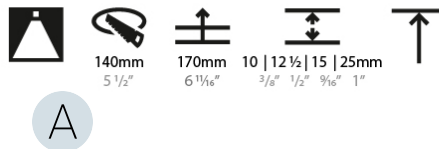

ELECTRICAL

Lamp Type: LED (Zhaga Standard)
Input Wattage (W): 28
Total Output Wattage (W): 26.4
Dimming: Tri-Mode (Non-Dimming and Phase Dimming (120Vac only) and 0-10V Dimming)
Driver Included: No
Driver Location: Recessed Housing
Driver Type: Constant Current - Universal
Driver Class: Class 2
Housing: See components
Input Voltage (V): 120 - 277
Constant Current (MA): 700

LED

Number of LEDs: 1
Color Temperature (°K): 2700 / 3000 / 3500 / 4000
Max. Delivered Lumen (lm): 2156 / 2244 / 2377 / 2425
Nominal Lumen (lm): 2909 / 3028 / 3208 / 2373
CRI: >90 CRI
Lamp Life (hrs): 50000
Upon Request: RGB-W Tunable White Special Color Temperature Special LED

OPTICAL

Reflector°: 18 / 34
Optic°: Lens Pack - No Lens / Linear Spread Lens / Honeycomb / Spread Lens
Adjustability: Fixed
Upon Request: Special Beam Angles

RATINGS AND CERTIFICATIONS

382, F 416-247-9319, www.zaneen.com
Certified and tested for North American standards at the end of the existing Model #. For assistance on 'custom' specifications, contact zteam@zaneen.com.
In a constant effort to supply the best product, we reserve the right to change specifications or materials without notice. The most recent specification sheets are found at zaneen.com
IP rating: IP20